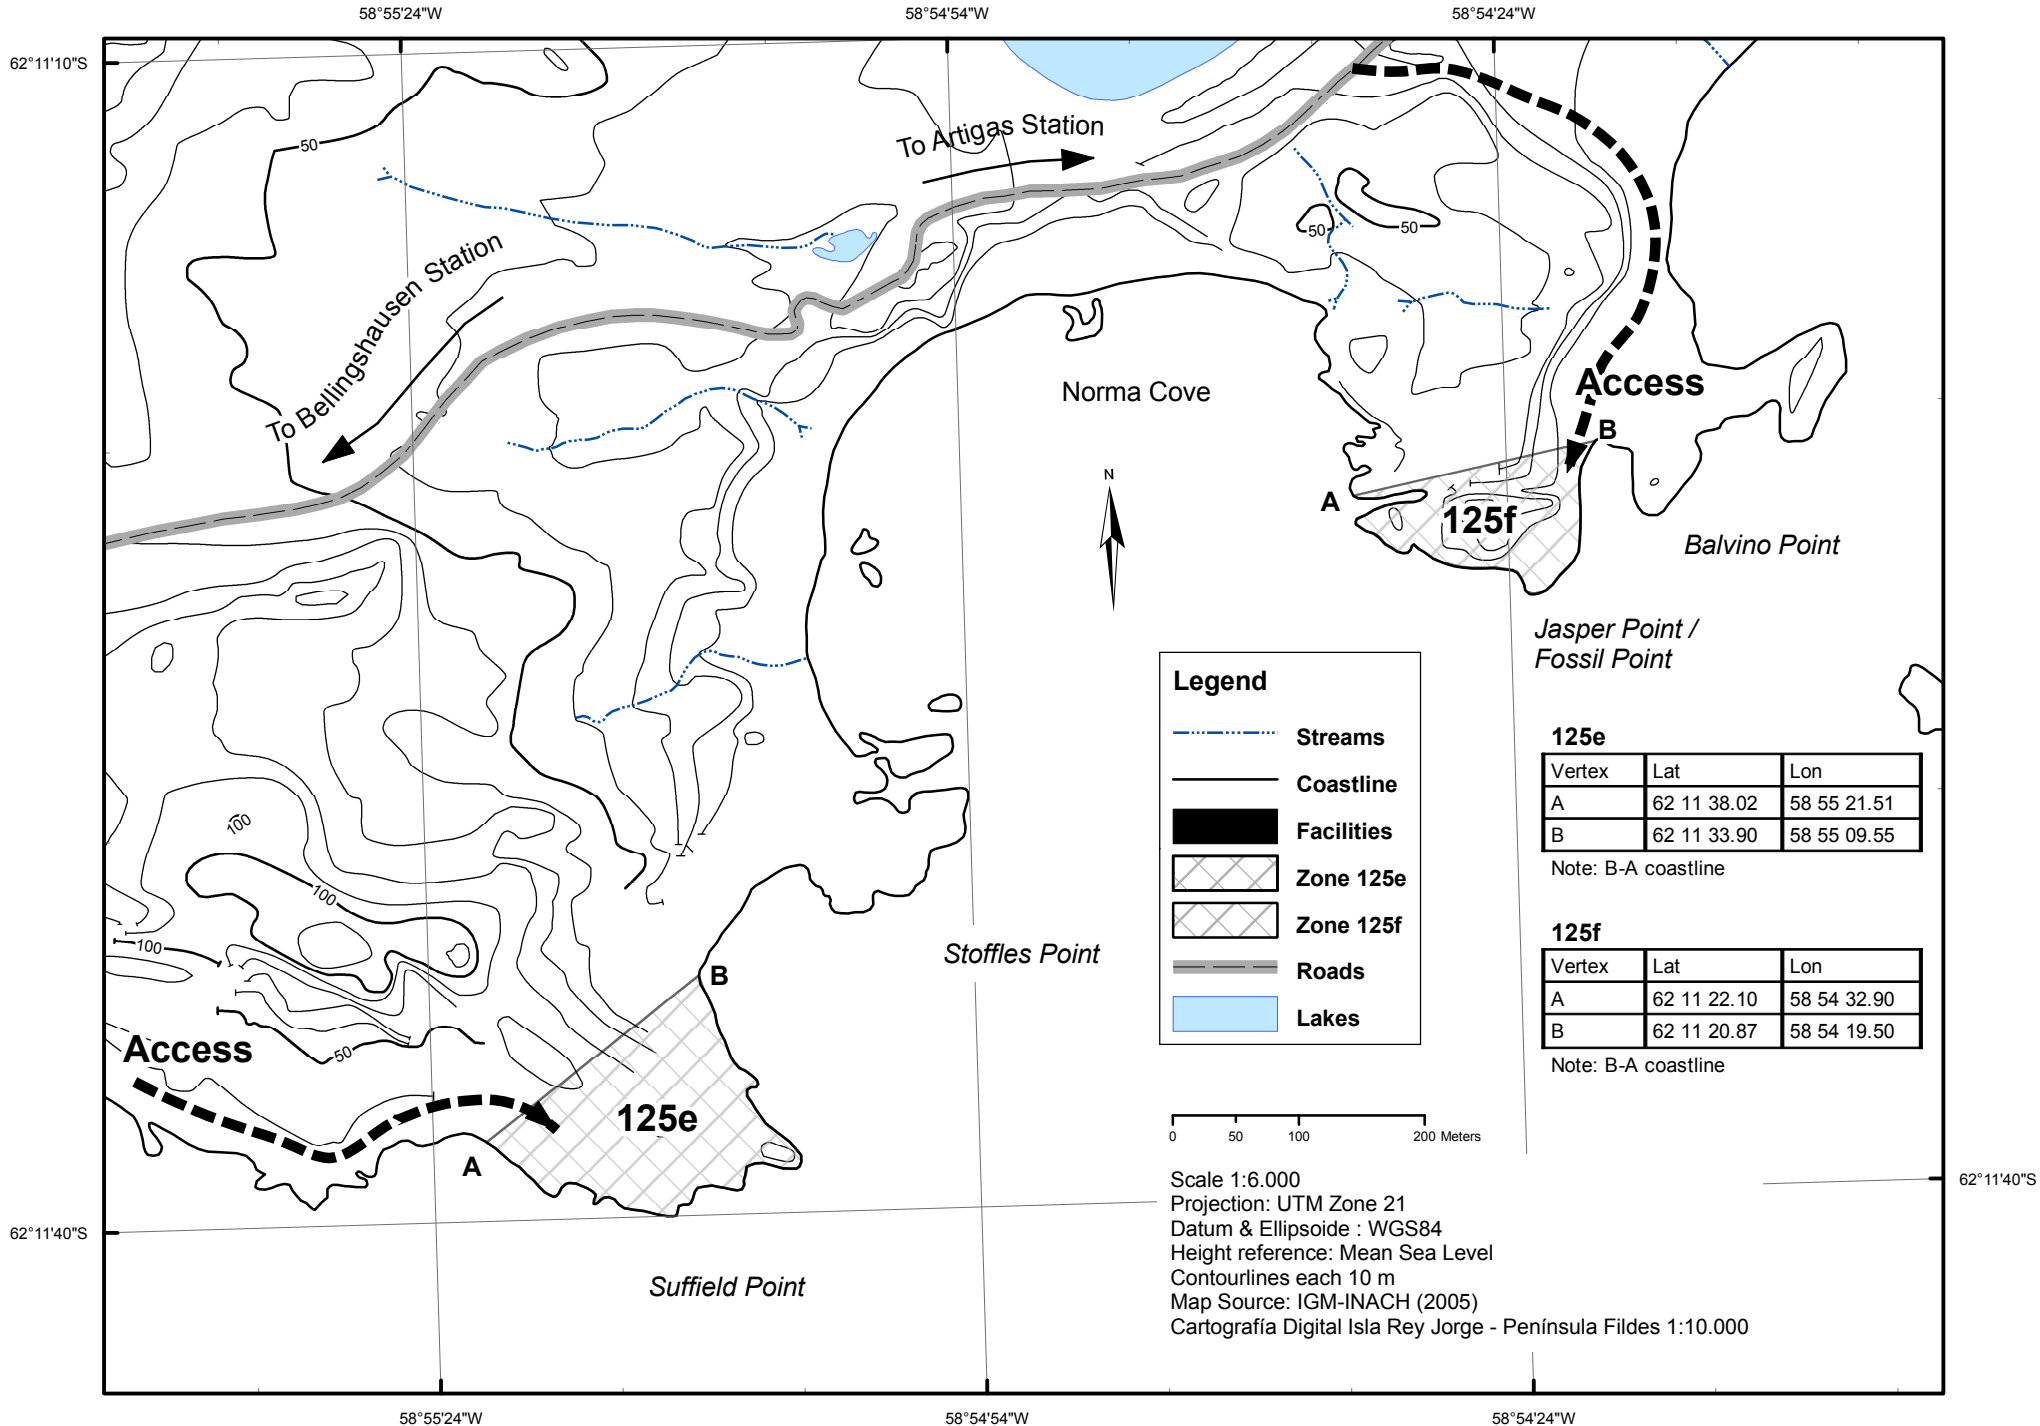

ASPA No 125 - Fildes Peninsula

Zone 125e :Suffield Point & Zone 125f : Fossil Point

Legend

- - - - - Streams
- Coastline
- Facilities
- Zone 125e
- Zone 125f
- Roads
- Lakes

Jasper Point / Fossil Point

125e

Vertex	Lat	Lon
A	62 11 38.02	58 55 21.51
B	62 11 33.90	58 55 09.55

Note: B-A coastline

125f

Vertex	Lat	Lon
A	62 11 22.10	58 54 32.90
B	62 11 20.87	58 54 19.50

Note: B-A coastline

Scale 1:6.000
 Projection: UTM Zone 21
 Datum & Ellipsoide : WGS84
 Height reference: Mean Sea Level
 Contourlines each 10 m
 Map Source: IGM-INACH (2005)
 Cartografia Digital Isla Rey Jorge - Península Fildes 1:10.000